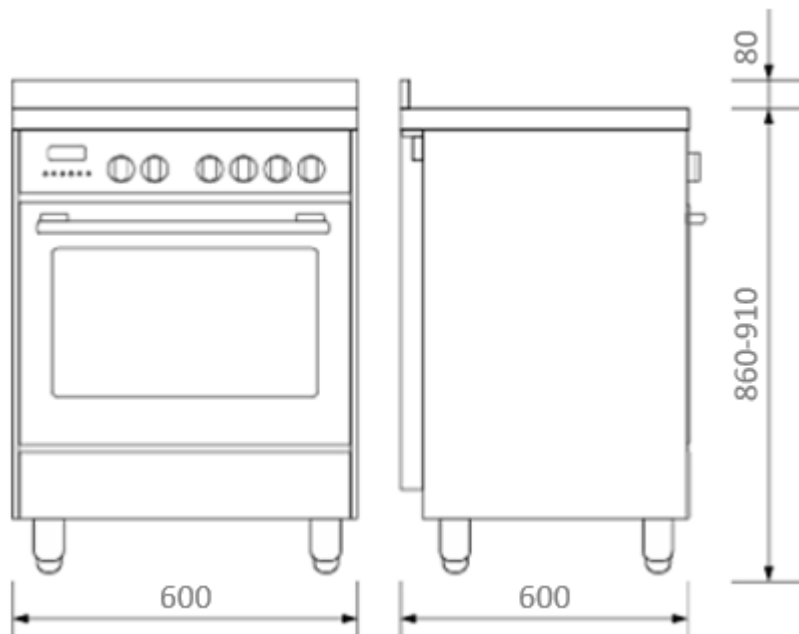

Defrost

Turbo

PRO66MXLIN

60cm Freestanding Multifunction Electric Oven with Induction Cooktop

TECHNICAL SPECIFICATIONS

Cooking Zones	4 Zone, 1 Bridge Zone, 9 Power Levels
Shelving	Easy Glide Side Racks, 1 Shelf, 1 Baking Tray
Accessories	1 Set of Telescopic Runners
Shelf Positions	7
Gross Capacity (L)	86
Net Capacity (L)	74
Oven Functions	11
Oven Timer	Programmable Touch Timer
Cleaning	Idro Clean
Lighting	1 x 25w Halogen
Door	Removable, Double Glazed
Connection Load KW	9200W
Max Current (amps)	40A
Cooktop Type	Induction 1 Bridge Zone
Left Front Watts	Normal Power: 1800W Booster Power: 2100W
Left Rear Watts	Normal Power: 1800W Booster Power: 2100W
Left Rear Zone	Bridge
Right Front Watts	Normal Power: 1200W Booster Power: 1500W
Right Rear Watts	Normal Power: 1800W Booster Power: 2100W
Cooktop Functions	Timer, Booster, Bridge, Pause, Child Lock, Pan & Heat Indicator
Dimension	Adjustable Height: 860-910mm Width 600mm Depth 600mm
Warranty	2 Years Domestic Warranty
EAN	8024651215691

PRO66MXLIN

60cm Freestanding Multifunction Electric Oven with Induction Cooktop

INSTALLATION CLEARANCES

DIMENSIONS

The product dimensions and specifications on this page apply to the specific model at the time of issue. Dimensions & specifications may change at any time.