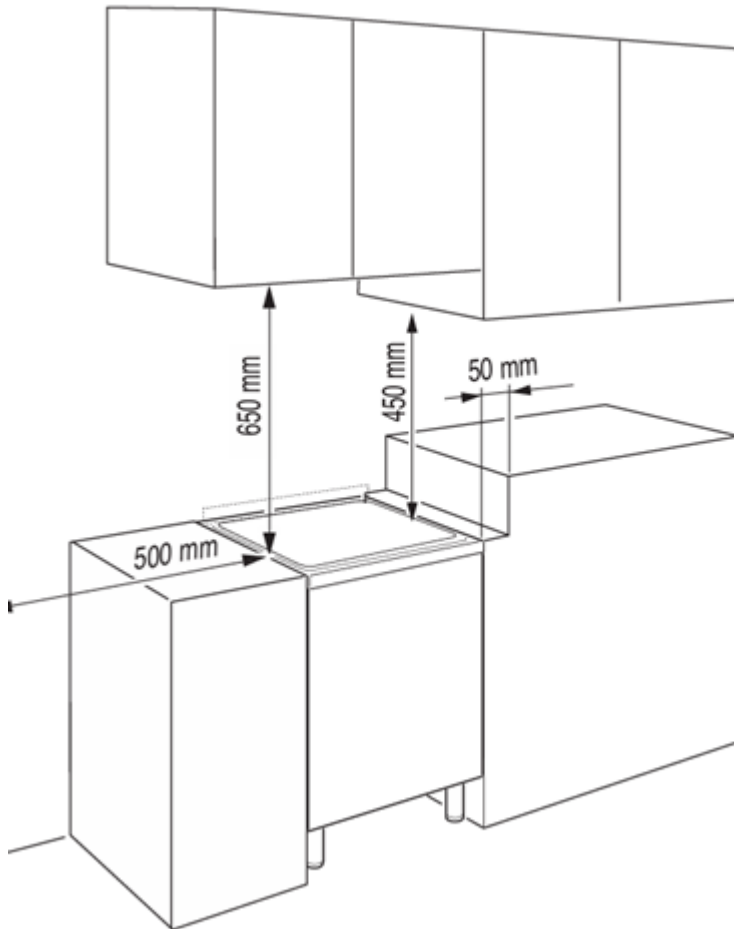

Defrost

Turbo

PRO66MXLIN

60cm Freestanding Multifunction Electric Oven with Induction Cooktop

TECHNICAL SPECIFICATIONS

Cooking Zones	4 Zone, 1 Bridge Zone, 9 Power Levels
Shelving	Easy Glide Side Racks, 1 Shelf, 1 Baking Tray
Accessories	1 Set of Telescopic Runners
Shelf Positions	7
Gross Capacity (L)	86
Net Capacity (L)	74
Oven Functions	11
Oven Timer	Programmable Touch Timer
Cleaning	Idro Clean
Lighting	1 x 25w Halogen
Door	Removable, Double Glazed
Connection Load KW	9200W
Max Current (amps)	40A
Cooktop Type	Induction 1 Bridge Zone
Left Front Watts	Normal Power: 1800W Booster Power: 2100W
Left Rear Watts	Normal Power: 1800W Booster Power: 2100W
Left Rear Zone	Bridge
Right Front Watts	Normal Power: 1200W Booster Power: 1500W
Right Rear Watts	Normal Power: 1800W Booster Power: 2100W
Cooktop Functions	Timer, Booster, Bridge, Pause, Child Lock, Pan & Heat Indicator
Dimension	Adjustable Height: 860-910mm Width 600mm Depth 600mm
Warranty	2 Years Domestic Warranty
EAN	8024651215691

PRO66MXLIN

60cm Freestanding Multifunction Electric Oven with Induction Cooktop

INSTALLATION CLEARANCES

DIMENSIONS

The product dimensions and specifications on this page apply to the specific model at the time of issue. Dimensions & specifications may change at any time.