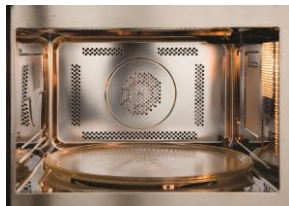

## DE60COMBI 60cm Built In Microwave Combination Oven

- 25L Capacity
- Combination Microwave, Oven, Grill
- 7 Cooking Combinations
- 10 Auto Cooking Programs
- Digital Timer
- Adjustable Thermostat
- Auto Defrost Function
- Grill Turnover Alarm
- Stainless Steel Interior
- Included accessories: trim kit and grill rack

### Large 25L Stainless Steel Interior

Quality stainless steel interior with a large 25L capacity to suit most dish types.