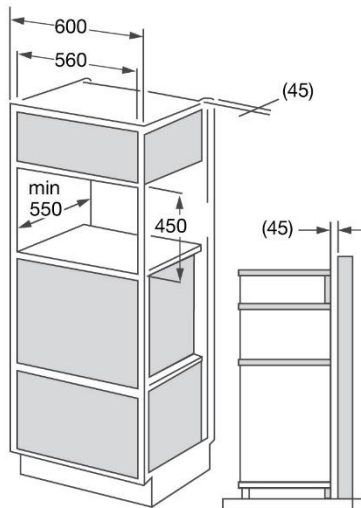

## DE60COMBI 60cm Built In Microwave Combination Oven

- 25L Capacity
- Combination Microwave, Oven, Grill
- 7 Cooking Combinations
- 10 Auto Cooking Programs
- Digital Timer
- Adjustable Thermostat
- Auto Defrost Function
- Grill Turnover Alarm
- Stainless Steel Interior
- Included accessories: trim kit and grill rack

### Large 25L Stainless Steel Interior

Quality stainless steel interior with a large 25L capacity to suit most dish types.

## TECHNICAL SPECIFICATIONS

Product Dimensions (H x W x D)	mm	460 x 595 x 498
Microwave Input Power	W	1450
Oven Input Power	W	2400
Turntable Diameter	Mm	315
Voltage	V	220-240
Warranty		2 Years

*The product dimensions and specifications on this page apply to the specific product and model at the time of issue. These dimensions and specifications may change at any time.*