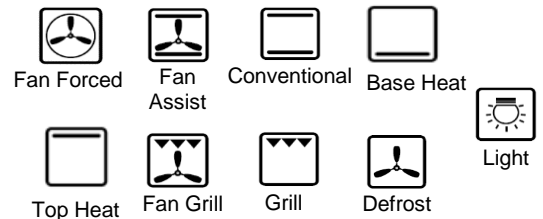

DEL7408

60cm Built In XXL Lifestyle Oven

- XXL 85L Gross capacity
- 8 Cooking functions + Light
- Fully Programmable Electronic Timer
- Full glass double glazed door
- 6 shelf levels
- Reversible Catalytic Liners
- 1x Set Telescopic Runners
- Dual Lateral Halogen Lights
- Easy Clean Durastone plus enamel
- Stainless Steel Fat filter
- Door and oven cooling system
- Anti tip shelving
- Powerful 2000W grilling
- Included Accessories:
 - 1 Wire Rack
 - 1 Space Saver Rack
 - 1 Baking Tray
 - 1 Grill Rack Insert
 - 1 Delicious Recipe Book

Multilevel Cooking

Featuring 6 Shelf levels and 3D Cooking, various types of dishes can be cooked together to save on time, but not on performance.

Catalytic Liners

Reversible catalytic liners absorb grease residue from cooking. At high temperatures the grease is converted into ash and can then be simply wiped away.

DEL7408

60cm Built In XXL Lifestyle Oven

Base Installation

Column Installation

TECHNICAL SPECIFICATIONS

Product Dimensions (H x W x D)	mm	594 x 594 x 560
Gross Oven Capacity	L	85
Net Oven Capacity	L	74
Temperature Range	°C	50-250
Voltage	V	220-240
Current	A	11.3 A
Lighting	W	2 x 25W Halogen
Grilling Power	W	2000
Top Element Power	W	1000
Fan Element Power	W	2500
Bottom Element Power	W	1200
Total Wattage	W	2600
Warranty		2 Years