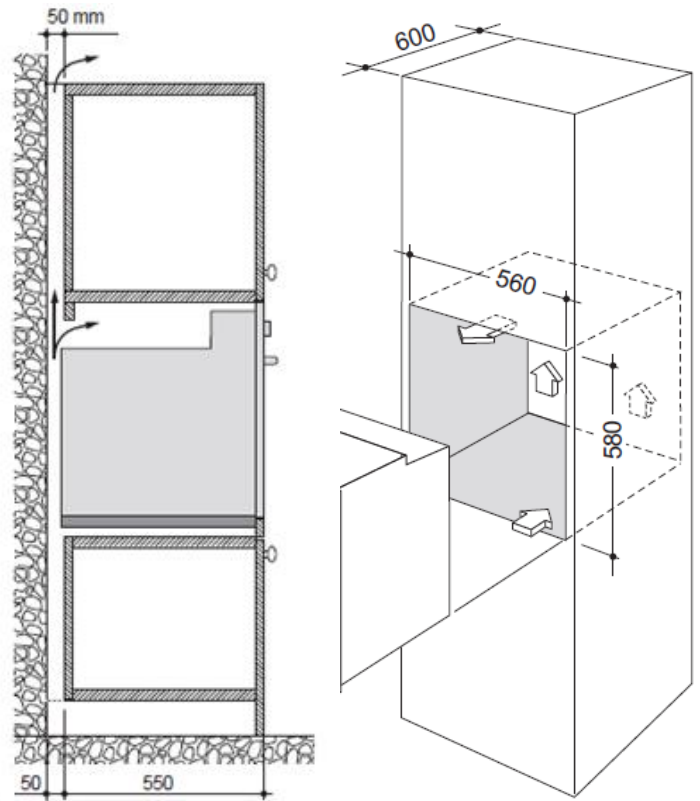

DEL7408

60cm Built In XXL Lifestyle Oven

Base Installation

Column Installation

TECHNICAL SPECIFICATIONS

Product Dimensions (H x W x D)	mm	594 x 594 x 560
Gross Oven Capacity	L	85
Net Oven Capacity	L	74
Temperature Range	°C	50-250
Voltage	V	220-240
Current	A	11.3 A
Lighting	W	2 x 25W Halogen
Grilling Power	W	2000
Top Element Power	W	1000
Fan Element Power	W	2500
Bottom Element Power	W	1200
Total Wattage	W	2600
Warranty		2 Years

The product dimensions and specifications on this page apply to the specific model at the time of issue. Dimensions & specifications may change at any time.

*Diagrams are a guide only. Final fittings should be made with actual product.