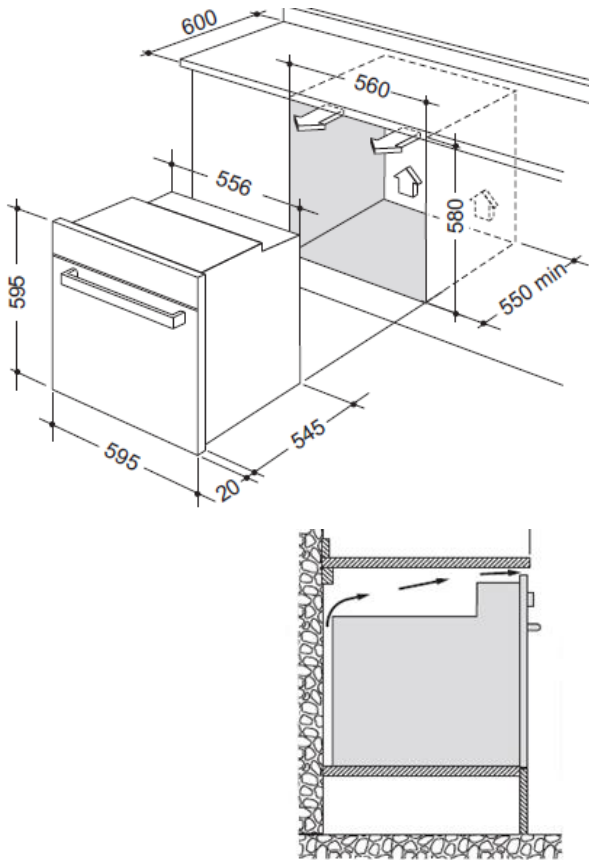

DEL7408

60cm Built In XXL Lifestyle Oven

Base Installation

Column Installation

TECHNICAL SPECIFICATIONS

Product Dimensions (H x W x D)	mm	594 x 594 x 560
Gross Oven Capacity	L	85
Net Oven Capacity	L	74
Temperature Range	°C	50-250
Voltage	V	220-240
Current	A	11.3 A
Lighting	W	2 x 25W Halogen
Grilling Power	W	2000
Top Element Power	W	1000
Fan Element Power	W	2500
Bottom Element Power	W	1200
Total Wattage	W	2600
Warranty		2 Years

The product dimensions and specifications on this page apply to the specific model at the time of issue. Dimensions & specifications may change at any time.

*Diagrams are a guide only. Final fittings should be made with actual product.