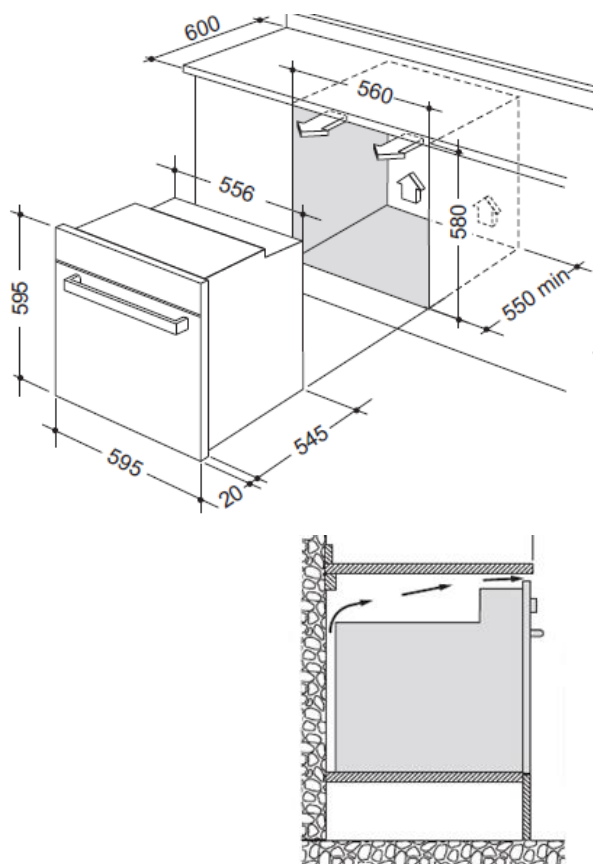

Base Installation