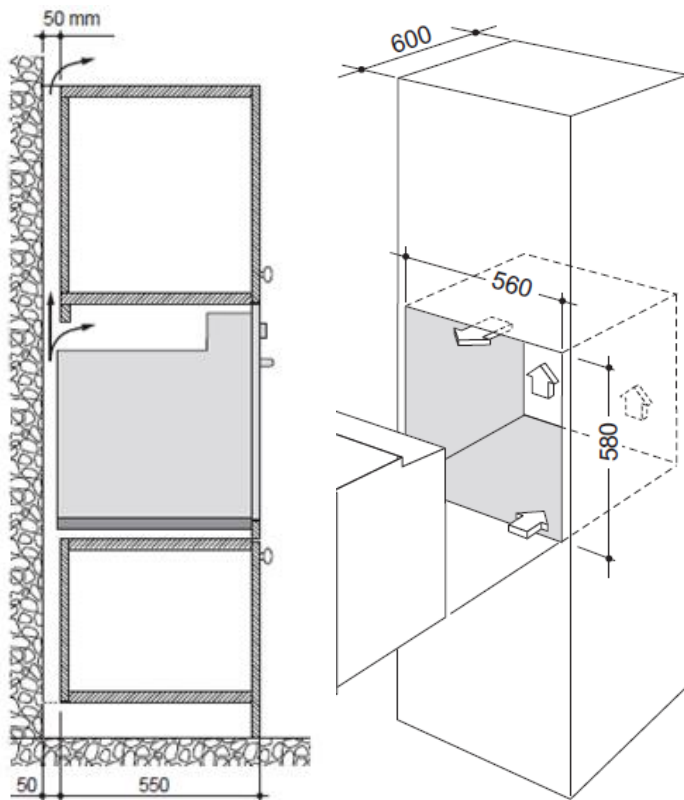

## TECHNICAL SPECIFICATIONS

Product Dimensions (H x W x D)	mm	594 x 594 x 560
Gross Oven Capacity	L	85
Net Oven Capacity	L	74
Temperature Range	°C	50-250
Voltage	V	220-240
Current	A	9.78
Lighting	W	1 x 25W Halogen
Grilling Power	W	2000
Top Element Power	W	1000
Bottom Element Power	W	1200
Total Wattage	W	2100
Warranty		2 Years