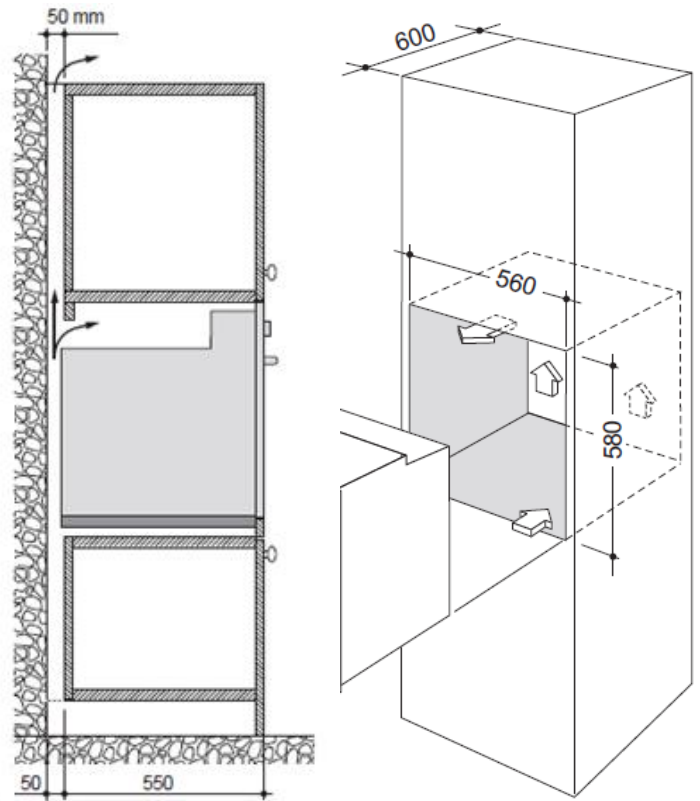

Base Installation

Column Installation

TECHNICAL SPECIFICATIONS

Product Dimensions (H x W x D)	mm	594 x 594 x 560
Gross Oven Capacity	L	85
Net Oven Capacity	L	74
Temperature Range	°C	50-250
Voltage	V	220-240
Current	A	11.3 A
Lighting	W	2 x 25W Halogen
Grilling Power	W	2000
Top Element Power	W	1000
Fan Element Power	W	2500
Bottom Element Power	W	1200
Total Wattage	W	2600
Warranty		2 Years

The product dimensions and specifications on this page apply to the specific model at the time of issue. Dimensions & specifications may change at any time.

*Diagrams are a guide only. Final fittings should be made with actual product.