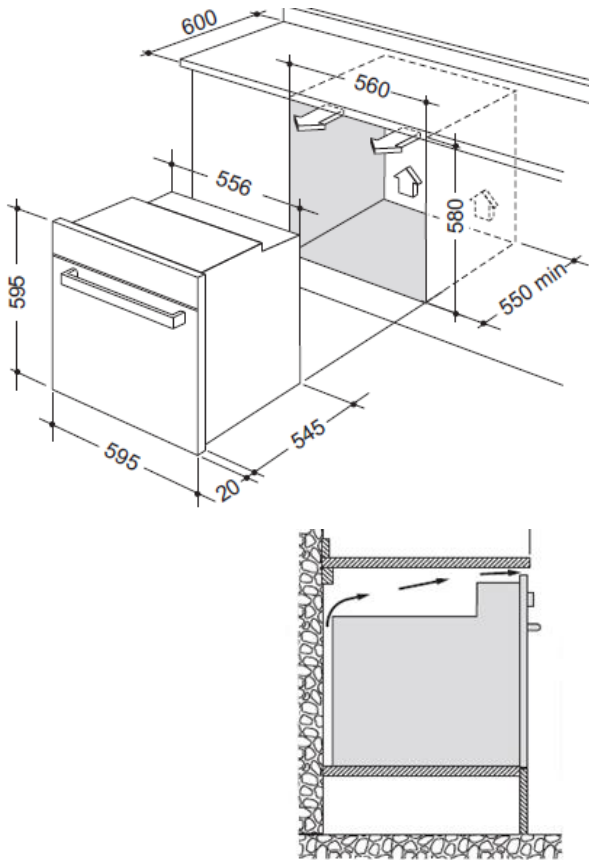

Base Installation

Column Installation

TECHNICAL SPECIFICATIONS

Product Dimensions (H x W x D)	mm	594 x 594 x 560
Gross Oven Capacity	L	85
Net Oven Capacity	L	74
Temperature Range	°C	50-250
Voltage	V	220-240
Current	A	11.3 A
Lighting	W	2 x 25W Halogen
Grilling Power	W	2000
Top Element Power	W	1000
Fan Element Power	W	2500
Bottom Element Power	W	1200
Total Wattage	W	2600
Warranty		2 Years

The product dimensions and specifications on this page apply to the specific model at the time of issue. Dimensions & specifications may change at any time.

*Diagrams are a guide only. Final fittings should be made with actual product.