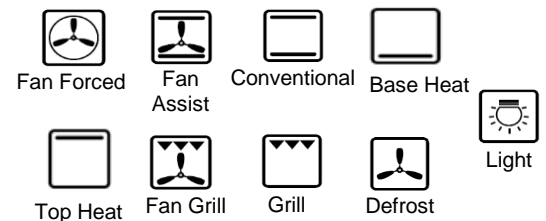

DEN8508

60cm Built In XXL Lifestyle Oven

- XXL 85L Gross capacity
- 8 Cooking functions + Light
- Fully Programmable Electronic Timer
- Full glass double glazed door
- 6 shelf levels
- Reversible Catalytic Liners
- 1x Set Telescopic Runners
- Dual Lateral Halogen Lights
- Easy Clean Durastone plus enamel
- Stainless Steel Fat filter
- Door and oven cooling system
- Anti tip shelving
- Powerful 2000W grilling
- Included Accessories:
 - 1 Wire Rack
 - 1 Space Saver Rack
 - 1 Baking Tray
 - 1 Grill Rack Insert
 - 1 Delicious Recipe Book

Multilevel Cooking

Featuring 6 Shelf levels and 3D Cooking, various types of dishes can be cooked together to save on time, but not on performance.

Catalytic Liners

Reversible catalytic liners absorb grease residue from cooking. At high temperatures the grease is converted into ash and can then be simply wiped away.

Base Installation

Column Installation

TECHNICAL SPECIFICATIONS

Product Dimensions (H x W x D)	mm	594 x 594 x 560
Gross Oven Capacity	L	85
Net Oven Capacity	L	74
Temperature Range	°C	50-250
Voltage	V	220-240
Current	A	11.3 A
Lighting	W	2 x 25W Halogen
Grilling Power	W	2000
Top Element Power	W	1000
Fan Element Power	W	2500
Bottom Element Power	W	1200
Total Wattage	W	2600
Warranty		2 Years