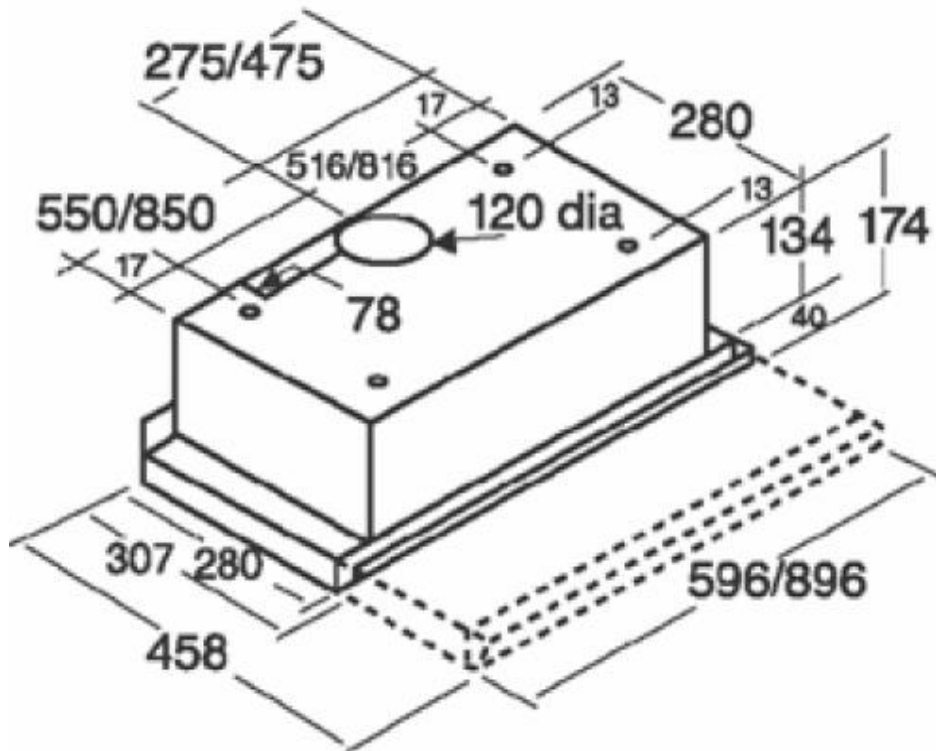

- 3 Fan Speeds
- Maximum Free Inlet Air Flow 514m³/hr
- Spigot Exhaust Outlet Diameter 120mm
- Fully Ducted
- Slider Controls
- 2x 40W Incandescent Lights
- Stainless Steel Finish
- Dishwasher Safe Aluminum Grease Filter
- Optional accessories:
 - Carbon Filter (02846762)

TECHNICAL SPECIFICATIONS

Dimensions (H x W x D)	mm	175 x 600 x 280
Voltage	V	230 – 240
Lighting	W	2x 40W Incandescent
Speed 1	m ³ /h	225
Speed 2	m ³ /h	280
Speed 3	m ³ /h	340
Min Noise Level	dB (A)	31.4
Max Noise Level	dB (A)	67
Spigot Exhaust Outlet Diameter	mm	120
Warranty		2 Years

The product dimensions and specifications on this page apply to the specific product and model at the time of issue. These dimensions and specifications may change at any time.

**Diagrams are a guide only. Final fittings should be made with actual product.*