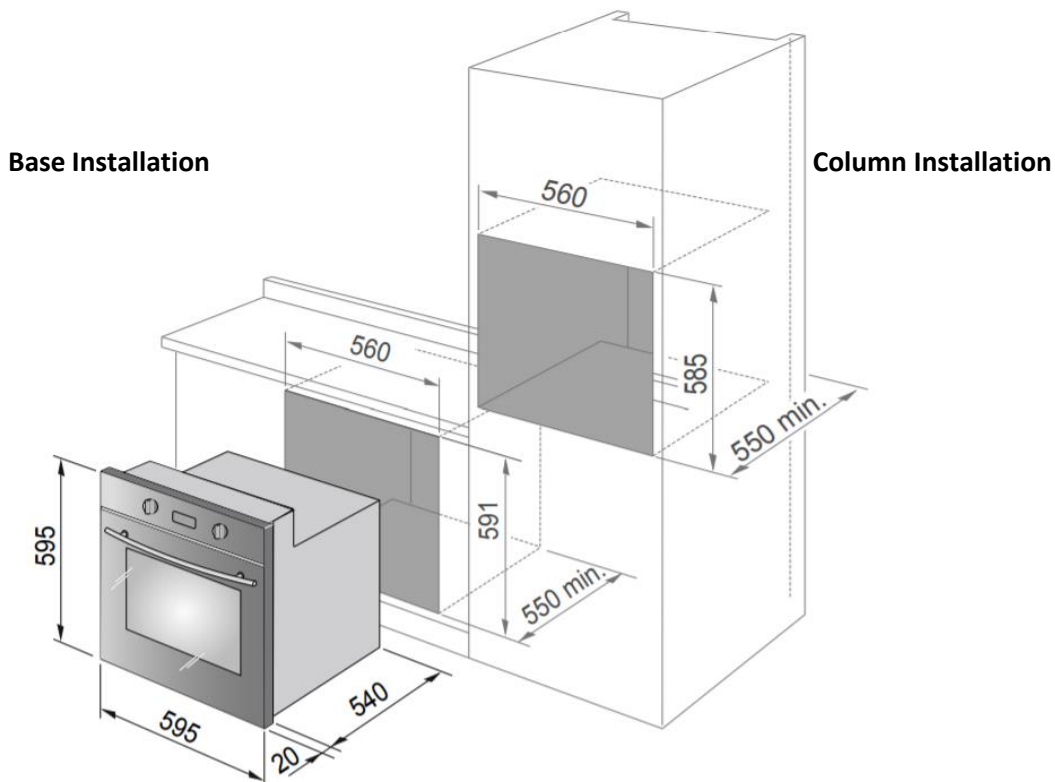

60cm Left Side Opening Built In Oven

- 63 Gross Capacity
- 59 Net Capacity
- 4 Functions
- Programmable Timer
- Full glass double glazed door
- 4 shelf levels
- Rear halogen light
- Easy Clean Enamel
- Door & Oven cooling system
- Powerful 2000W grilling
- Included Accessories:
 - 1 Wire Rack
 - 1 Baking Tray
 - 1 Grilling Rack
 - 2 Grill Pan Handles

Powerful 2000W Grilling

Closed door grilling with up to 2000W for fast crispy foods.

TECHNICAL SPECIFICATIONS

Product Dimensions (H x W x D)	mm	594 x 594 x 560 (with door)
Gross Oven Capacity	L	63
Net Oven Capacity	L	59
Temperature Range	°C	50-250
Voltage	V	220-240
Current	A	9.78
Lighting	W	1 x 25W Halogen
Grilling Power	W	2000
Circular Element Power	W	2200
Total Wattage	W	2250
Warranty		2 Years